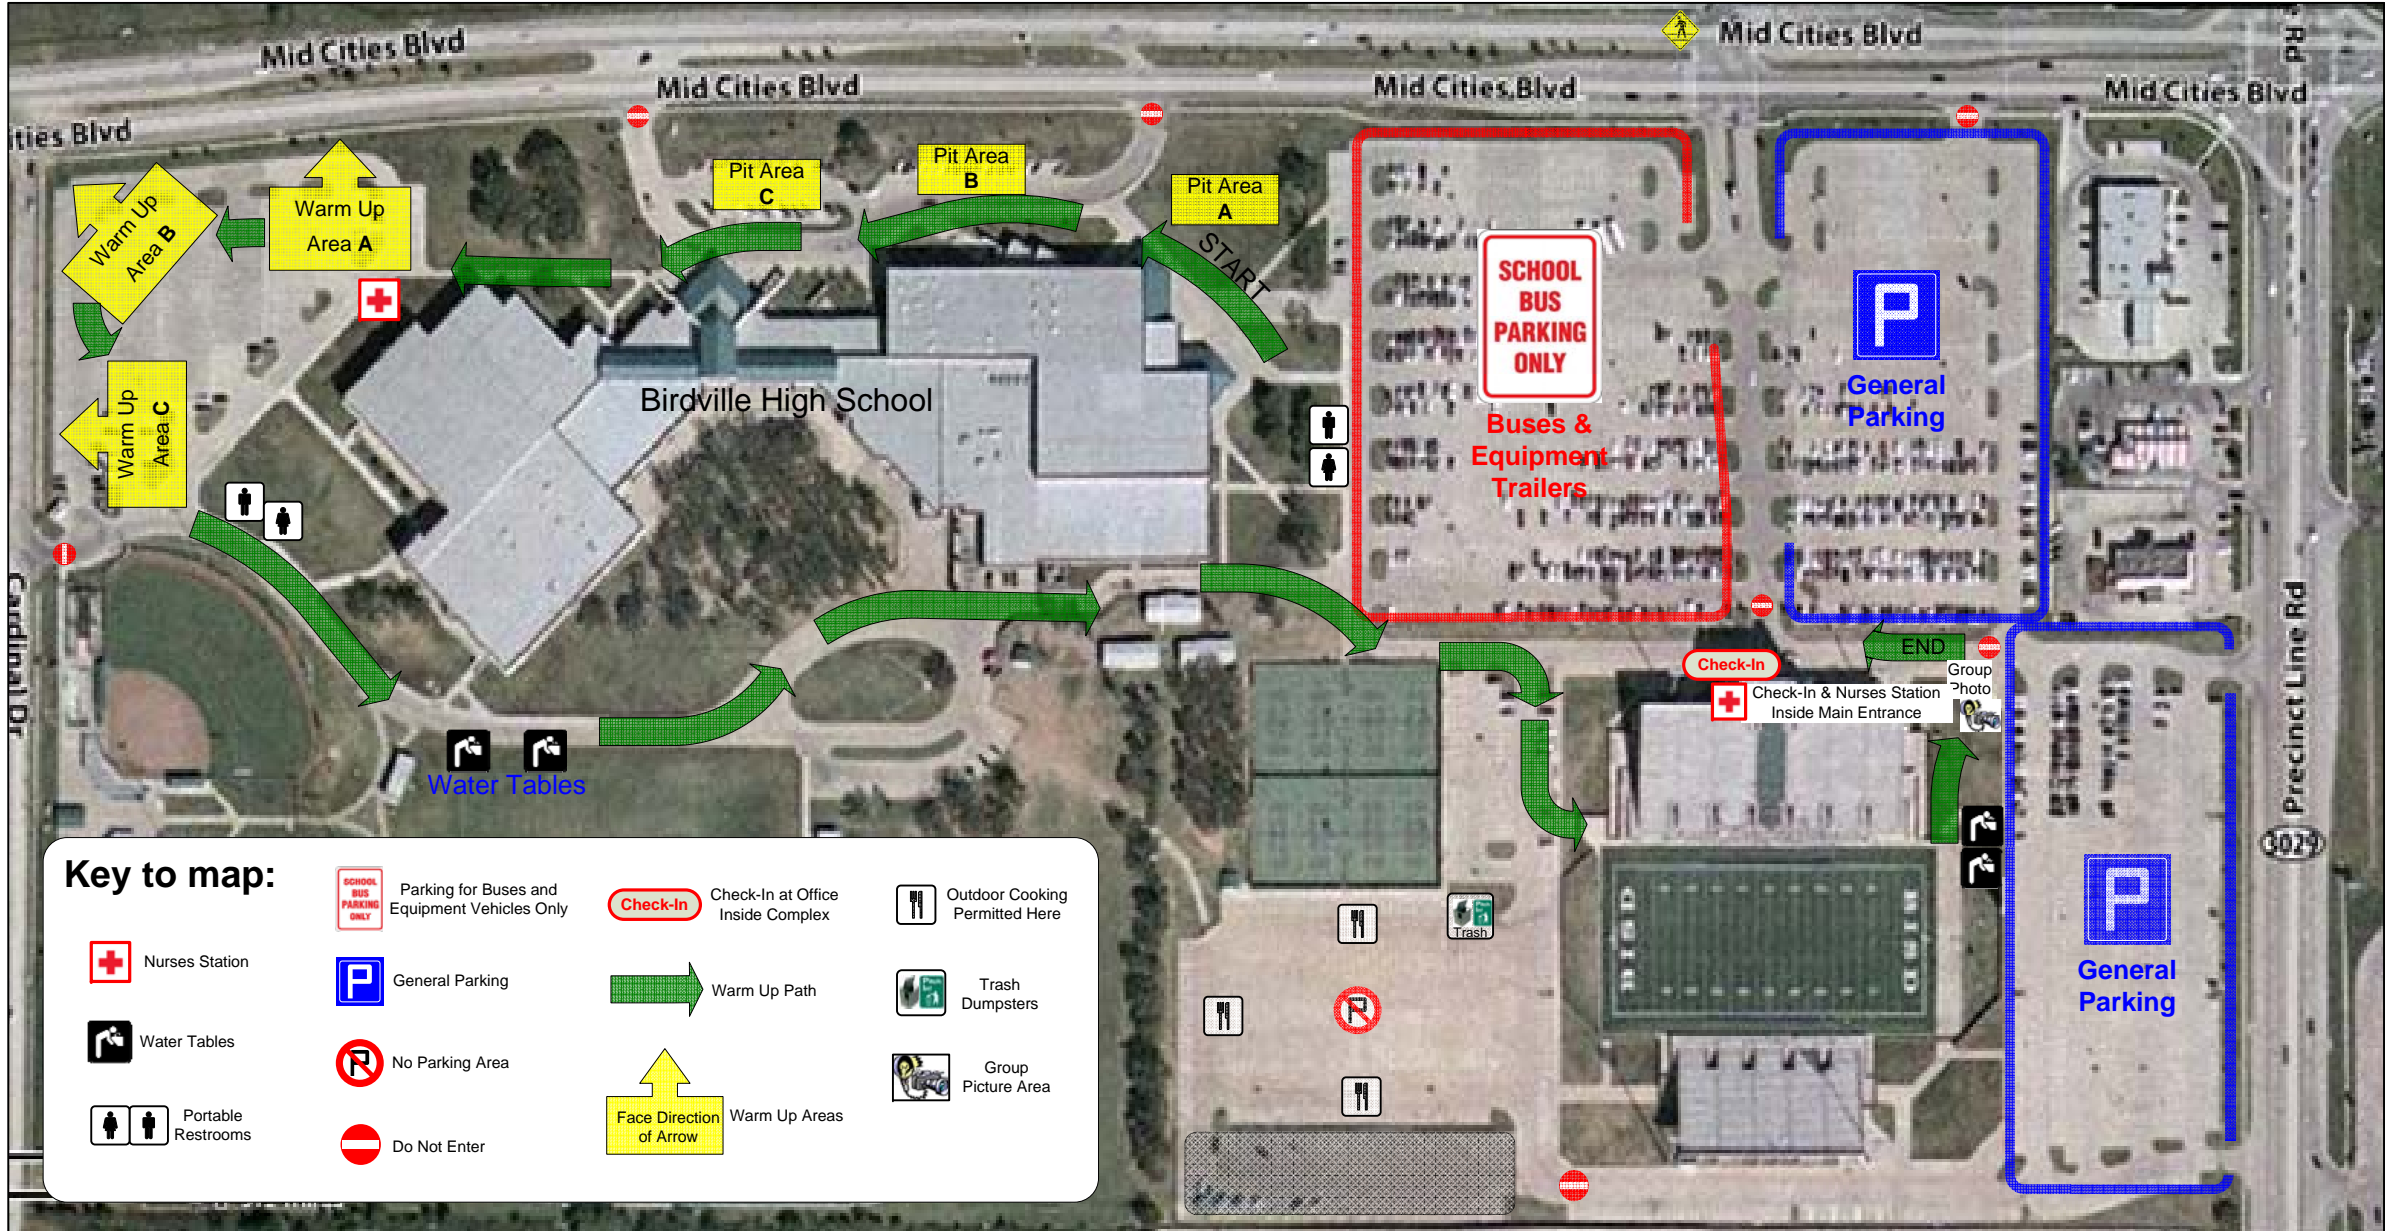

**Birdville Independent School District**  
 Fine Arts & Athletic Center  
 9200 Mid-Cities Blvd.  
 North Richland Hills, Texas 76180

# Marching Festival Map

Overflow Parking

**Key to map:**

Nurses Station	Parking for Buses and Equipment Vehicles Only	Check-In at Office Inside Complex	Outdoor Cooking Permitted Here
General Parking	Warm Up Path	Trash Dumpsters	Group Picture Area
Water Tables	Face Direction of Arrow	No Parking Area	
Portable Restrooms	Do Not Enter		